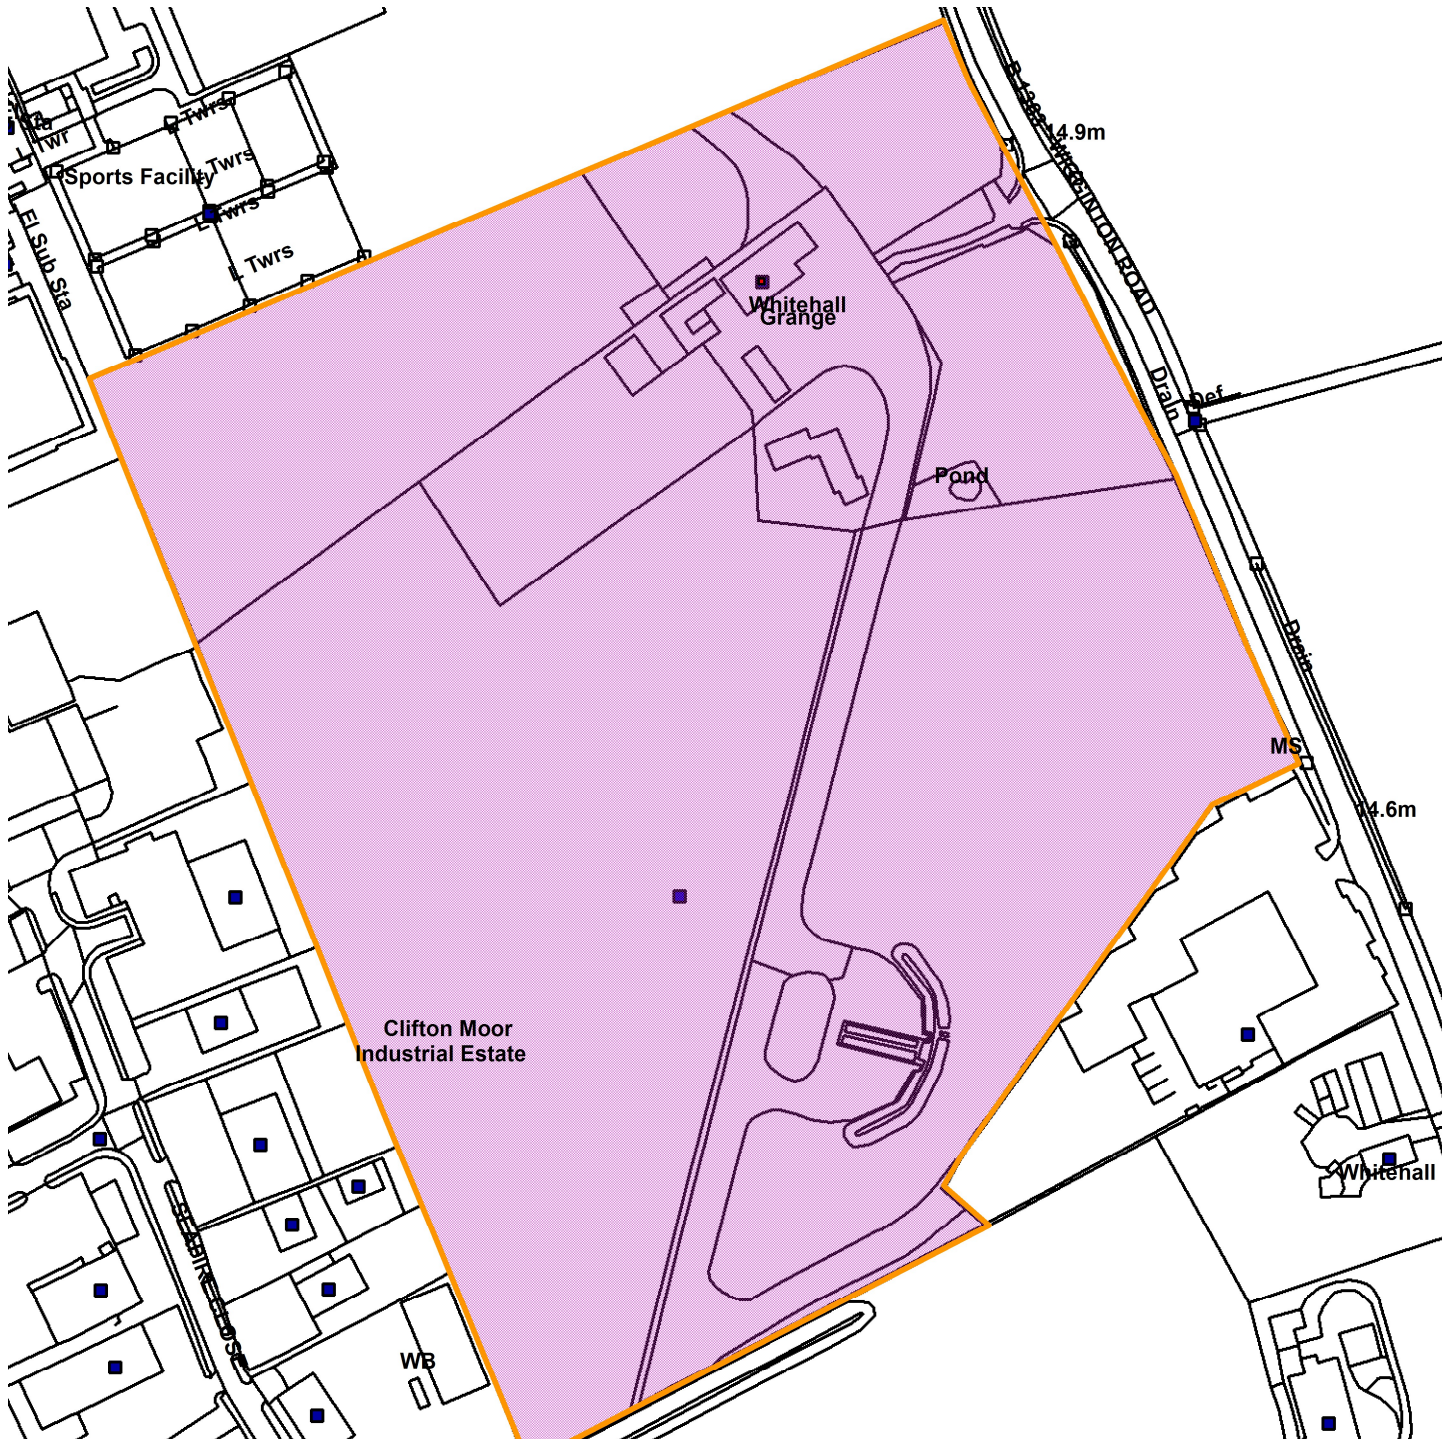

19/00855/REMM

Whitehall Grange, Wigginton Road

Scale : 1:2423

Reproduced from the Ordnance Survey map with the permission of the Controller of Her Majesty's Stationery Office © Crown Copyright 2000.

Unauthorised reproduction infringes Crown Copyright and may lead to prosecution or civil proceedings.

Organisation	Not Set
Department	Not Set
Comments	Site Plan
Date	06 November 2019
SLA Number	Not Set